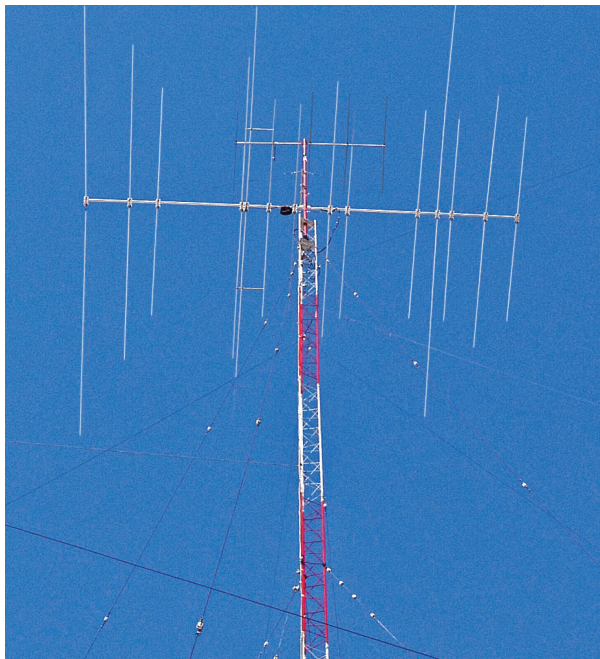

2018 ARRL International DX Phone Contest Results

This year's ARRL International DX CW Contest was held March 3 – 4, 2018.

LY5W's formidable tower. [Sam Zalnerauskas, LY5W, photo]

The operators of the final ARRL DX Phone Contest operation from Multioperator station W4RM. In the back row (from left to right) are John O'Mara, W4NF; Stu Mitchell, W7IY, and Lee Bradshaw, K4UVA. In the front row (from left to right) are Ace Jansen, N3AHA; Bill O'Mara, W4RM, and Ed Pitts, K5OF. [Ace Jansen, N3AHA, photo]